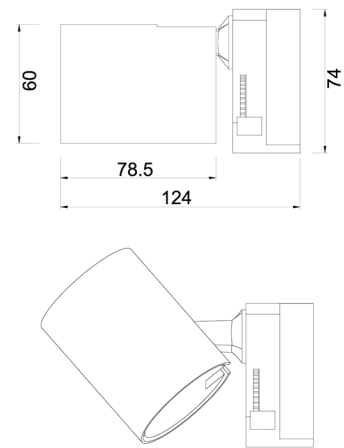

3 WIRE 1 CIRCUIT TRACK HEADS

- Interior track head lights
- Suitable for universal track
- Input voltage range: 100-240V
- Material: aluminium
- Colour: black and white
- Lamp holder: 1xGU10 (Max.50W)
- Globe not included
- Tilt: 90° / Swivel: 328°

TRKB1G002

TRKW1G002

Part No.	Description	Box Weight	Box Dimensions	Carton QTY
TRKB1G002	TRACK Head 1 Circuit GU10 BLK (No Globes) IP20 (Suitable for Universal Track)	0.2kg	8x7x13cm	1/50
TRKW1G002	TRACK Head 1 Circuit GU10 WH (No Globes) IP20 (Suitable for Universal Track)	0.2kg	8x7x13cm	1/50